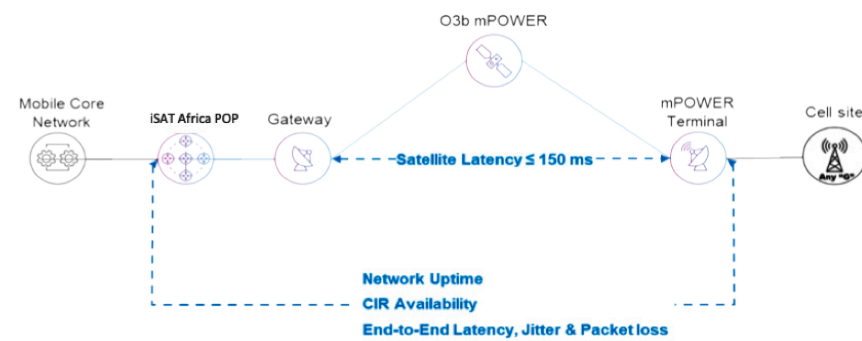

LOW ORBIT & LOW LATENCY SATELLITE SERVICES

MPOWER O3B: MEDIUM EARTH ORBIT SATELLITE CONSTELLATION

Mobile Backhaul mPOWERED is delivered as a Layer 2 MEF compliant service, between a demarcation point at the router of an agreed Point of Presence (PoP), and a demarcation point positioned at the router of a customer terminal. iSAT POPs include Dakar, Lagos, Nairobi, J'ng and Kinshasa.

- 1 **Low Latency** -Less than 150 millisecond round trip
- 2 **High Throughput** ~432 MHz perbeam/transponder enabling upto2.0 Gbps of throughput
- 3 **Field Proven** -Greater than Five years in operation
- 4 **Steerable beams** that can be follow your business
- 5 **No Orbital slot restrictions** ~More satellites can be introduced in the unique O3b orbital arc

www.isatafrica.com

Follow us in f t

OUR FIBER, MPLS & TELEPORT INFRASTRUCTURE

IP CLOUD DIRECT CONNECTIVITY

- A Software-defined Wide Area Network (SD-WAN) is a virtual WAN architecture that allows enterprises to leverage any combination of transport services – including MPLS, LTE and broadband internet services – to securely connect users to applications.

CENTRAL HUBS

iSAT Africa runs and operates one of the most advanced satellite baseband hub based on different technologies including NewTec Dialog, iDirect, Space Bridge and others.

KEY FEATURES

- Flexible, Efficient Core Architecture
- Modular Design for Scalability
- Reliable and cost-effective services
- Security
- Advanced Quality of Service