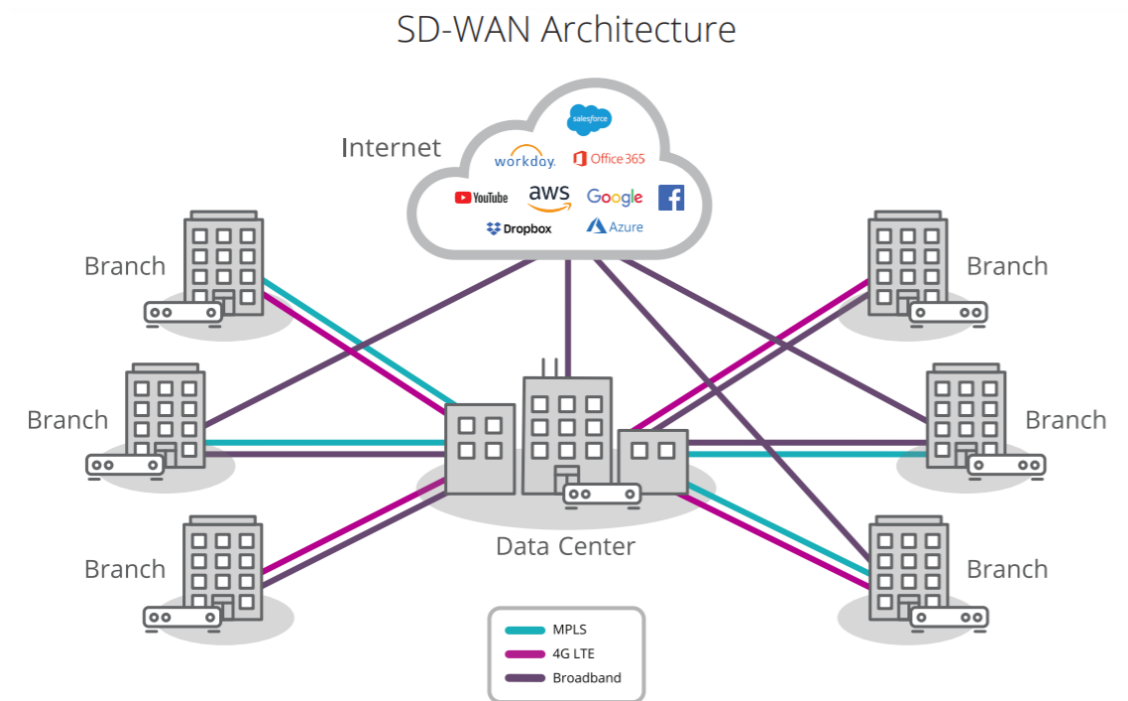

www.isatafrica.com

INFRASTRUCTURE

FIBER, MPLS & TELEPORT INFRASTRUCTURE

Who we are:

iSAT Africa Ltd. FZC is a leading Integrated Communications Services Provider in Africa and the Middle East. Experience top-quality, secure, and reliable content delivery with iSAT's infrastructure, Data Center and Teleport Services. Our competitive pricing offers flexibility without compromising on excellence. Benefit from our state-of-the-art technology and exceptional service delivery in teleport, video streaming, and FM services.

www.isatafrica.com

Follow us in f t

OUR FIBER, MPLS & TELEPORT INFRASTRUCTURE

IP CLOUD DIRECT CONNECTIVITY

- A Software-defined Wide Area Network (SD-WAN) is a virtual WAN architecture that allows enterprises to leverage any combination of transport services – including MPLS, LTE and broadband internet services – to securely connect users to applications.

OUR GLOBAL | FIBER NETWORK | TELEPORT MAP

GLOBAL IP

A seamless IP backbone connecting all different POP connecting Africa and Europe to rest of the world as a single IP network.

DATA CENTERS AND HAND OFF

CENTRAL HUBS

iSAT Africa runs and operates one of the most advanced satellite baseband hub based on different technologies including NewTec Dialog, iDirect, Space Bridge and others.

KEY FEATURES

- Flexible, Efficient Core Architecture
- Modular Design for Scalability
- Reliable and cost-effective services
- Security
- Advanced Quality of Service