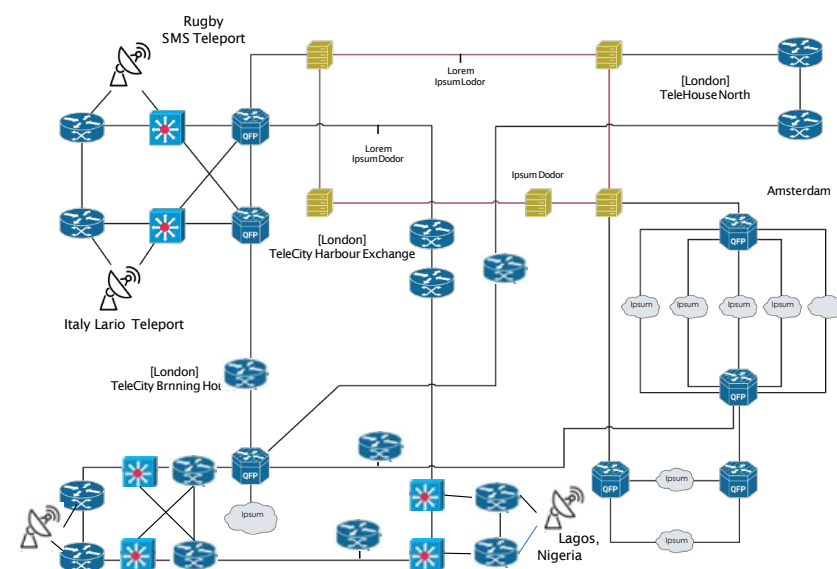

www.isatafrica.com

Follow us in f t

OUR FIBER, MPLS & TELEPORT INFRASTRUCTURE

IP CLOUD DIRECT CONNECTIVITY

- A Software-defined Wide Area Network (SD-WAN) is a virtual WAN architecture that allows enterprises to leverage any combination of transport services – including MPLS, LTE and broadband internet services – to securely connect users to applications.

MAJOR TELEPORTS

- Competitive advantage on satellite business includes an advantage of having Global Hubs in locations where interconnections to Tier 1 providers is easier on access and a guarantee of high availability and seamless connectivity.
- This enables entities to operate reliable connections, enables lower operating costs and increase business opportunities to clients.
- iSAT Africa through its expansive state of the art Teleport based in England, Italy, Kenya, Nigeria, Tanzania, Zambia, DRC, South Africa, Singapore and South Sudan would provide highly efficient and reliable satellite connectivity to customers' sites across Africa

OUR GLOBAL | FIBER NETWORK | TELEPORT MAP

GLOBAL IP

A seamless IP backbone connecting all different POP connecting Africa and Europe to rest of the world as a single IP network.

DATA CENTERS AND HAND OFF

All POPs are connected to major Data centers to offer Handoff Points in Africa, London, Europe, Fujairah, India, Singapore

TELEPORTS

All teleports in Europe, Africa, ME and far east are connected to Global IP and data centers to offer seamless IP services using fiber and satellite together.