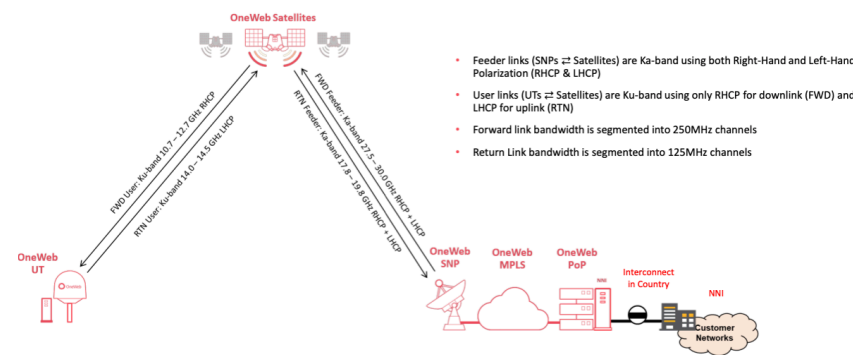

ONEWEB: LOW EARTH ORBIT SATELLITE CONSTELLATION

- 648 Low Earth Orbit (LEO) satellites at 1200km
- Low global latency <100ms to customer hand-off point.
- Premium Spectrum KU and KA band rights > 3.5Ghz of globally harmonised spectrum
- Innovative satellite design with > 7Gbps per satellite, revolutionary beam technology.
- Multi-service QoS to support demanding carrier and enterprise network applications.
- Expected Start of Service n Africa by Dec. 2023.