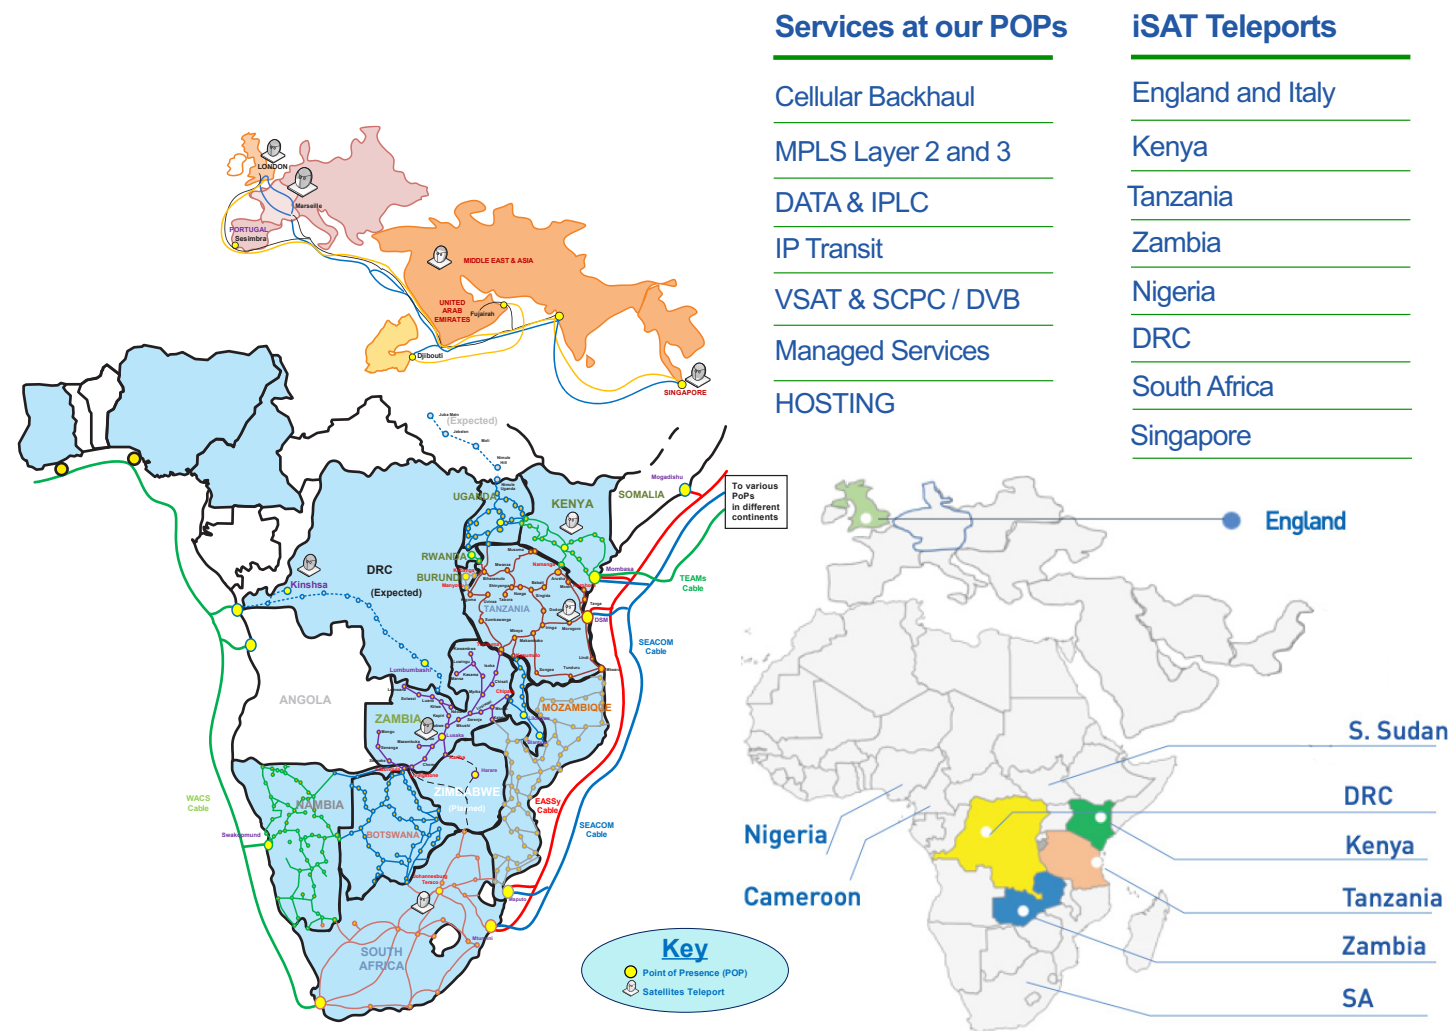

OUR FIBER, MPLS & TELEPORT INFRASTRUCTURE